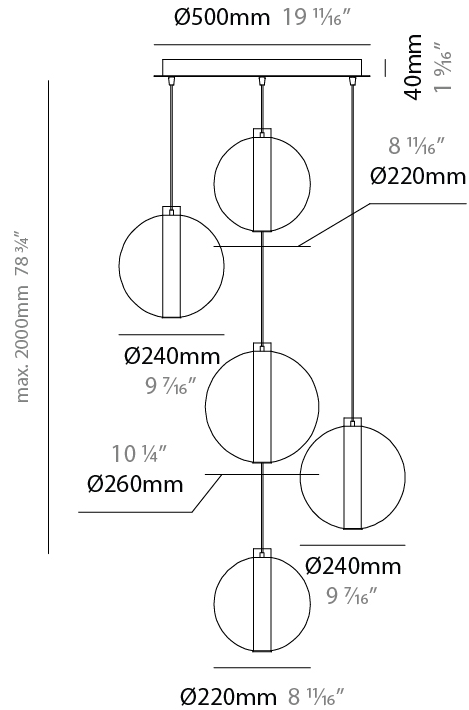

D141228-30K-CHR-TRA-TRA-SMK-SMK-SMK

base number _____ Color _____ Finish _____
Temperature Options Finish Options

1. To build a product code in our configurator select the specify button on the base model # product page
2. To build a manual product code on this datasheet choose from the options listed below in blue font and add the suffix to the base model #

GENERAL

Series: Oscura Max
Subseries: Oscura Max - 5 Light Cluster
Brand: Cangini & Tucci
Division: Design
Mounting Type: Suspension
Mounting Location: Ceiling
Subcategory: Pendant

PHYSICAL

Shape: Round
Diameter (mm): 560
Diameter (in): 22 1/16"
Height (mm): 560
Height (in): 22 1/16"
Max. Overall Height (mm): 2560
Max. Overall Height (in): 100 13/16"
Light Distribution: Omnidirectional
Weight (kg): 8.555
Weight (lbs): 18.86
Accent Finish: PSS
Fixture Material: Glass / Metal
Cable Details: 2,000mm Transparent cable

ELECTRICAL

Lamp Type: LED (Zhaga Standard)
Input Wattage (W): 39
Total Output Wattage (W): 30
Dimming: Non-Dimmable
Driver Included: Yes
Driver Location: Integrated
Input Voltage (V): 120 - 277
Constant Current (MA): 500mA
Upon Request: Non-Dimming / Phase Dimming (120Vac only) / 0-10V Dimming

LED

Number of LEDs: 5
Color Temperature (°K): 3000
Max. Delivered Lumen (lm): 4330
CRI: >90 CRI

OPTICAL

RATINGS AND CERTIFICATIONS

Certified By: Certified for North American Standards
IP rating: IP20